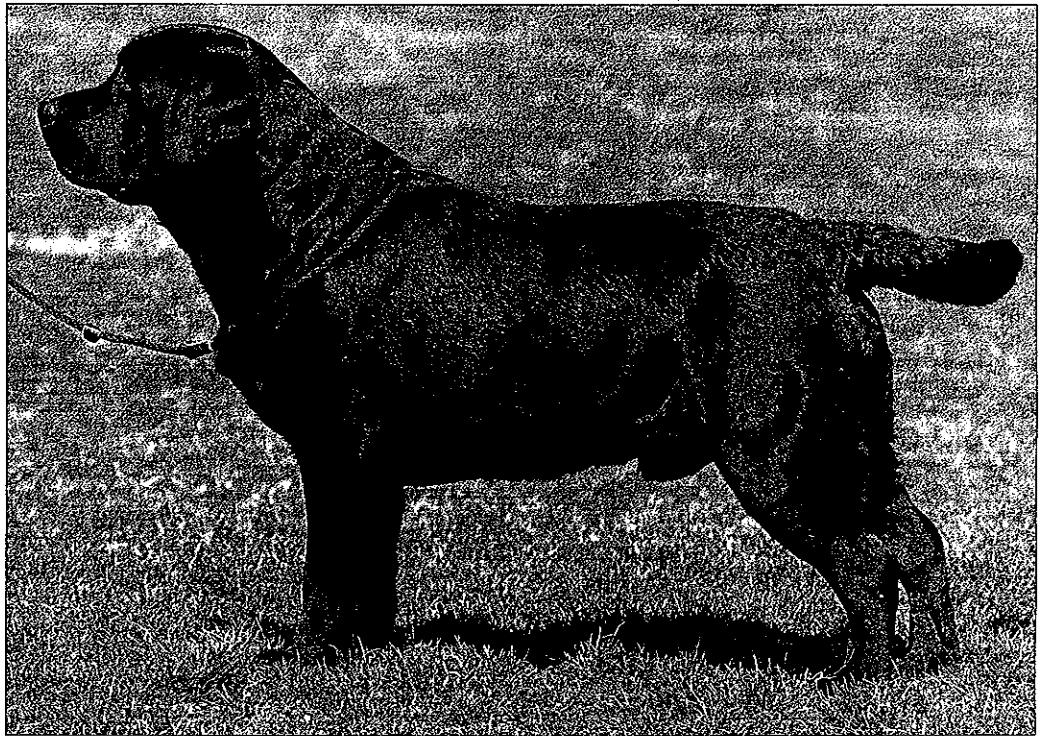

her ShadowGlen's Hold that Pose since I always seemed to just miss the money shot with "Poser." Poser proved to be a wonderful brood bitch and is primarily responsible for continuing my line with a number of lovely offspring.

Most of the pups in my lines seem to go and finish their titles by owner/handlers, which makes me incredibly proud of not only the dogs, but of their dedicated owners. Lynda Brogden-Burns is the owner that breeders dream about. She purchased a black Raven grandson (Poser x Gordy) from me seven years ago and named him Dylan, a clever anagram of her own name. Dylan has been exclusively owner trained and handled to all of his 25 AKC titles, making him multi Sporting Group winner Bah. Ch. ShadowGlen's Midnight Dylan UD, RE, MX, AXJ, XF, AXP, AJP, XFP, CC, TDI, CGC, Bah. CD, Bah. RA. In 2007 Dylan earned his Novice Jumpers (NAJ), Open Jumpers (OAJ) and Excellent Agility (AX) titles. He also passed the Therapy Dog International test (TDI) and accompanies Lynda to schools when presenting educational programs for children. Dylan is always a hit, hamming it up for the kids with his tricks! In August 2008, at just three and a half years of age, Dylan earned his AKC Utility Dog title (UD) in three out of six trials with two first places and a second place. Dylan still loves agility, is working on his